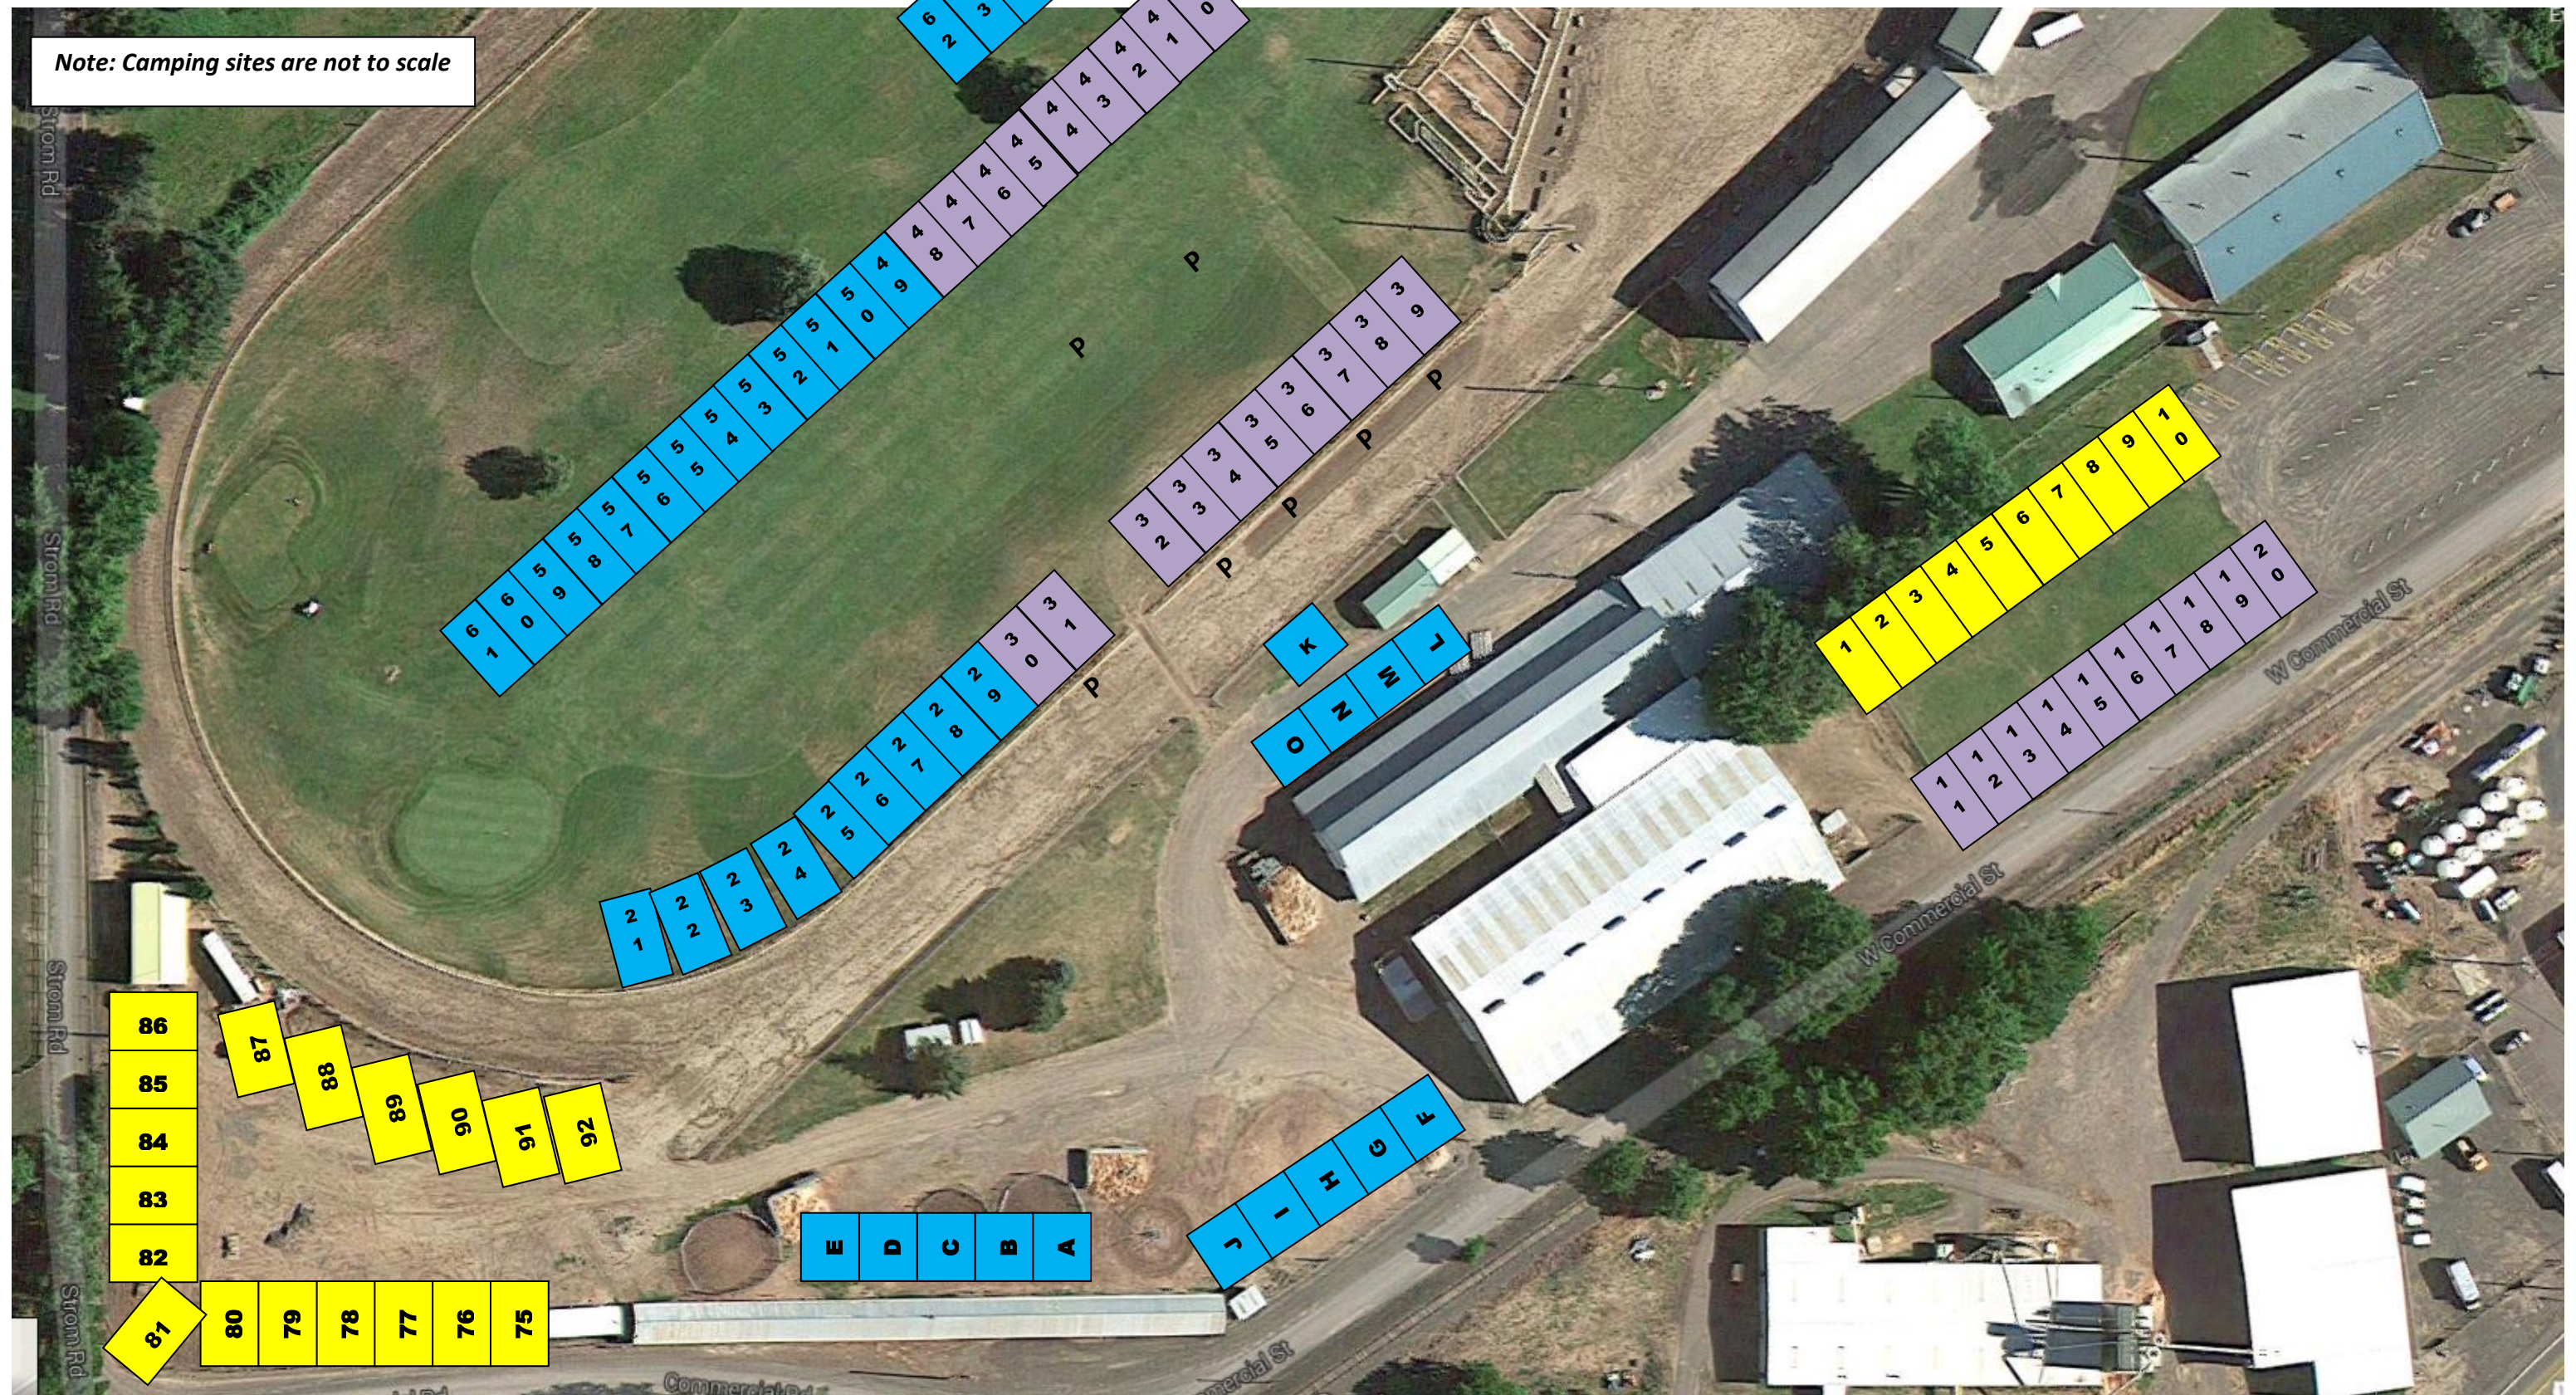

Note: Camping sites are not to scale

Water & Electric

No Water or Electric

Electric Only (some spaces will need a long extension cord to connect) P = outlet